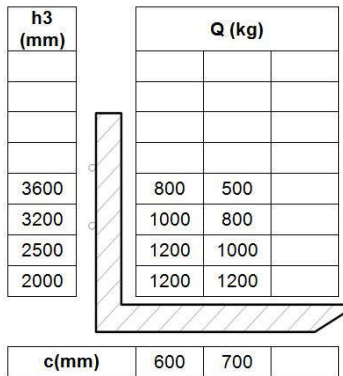

Type	PS B12
Mast	1600 mm

Type	PS B12
Mast	2600 mm

Type	PS B12
Mast	2900-FFL mm

Type	PS B12
Mast	2900 mm

Type	PS B12
Mast	3200-FFL mm

Type	PS B12
Mast	3200 mm

Type	PS B12
Mast	3600 mm

Type	PS B15
Mast	2900 mm

Type	PS B15
Mast	2900-FFL mm

Type	PS B15
Mast	3400 mm

Type	PS B15
Mast	3400-FFL mm

Type	PS 16W
Mast	4600mm