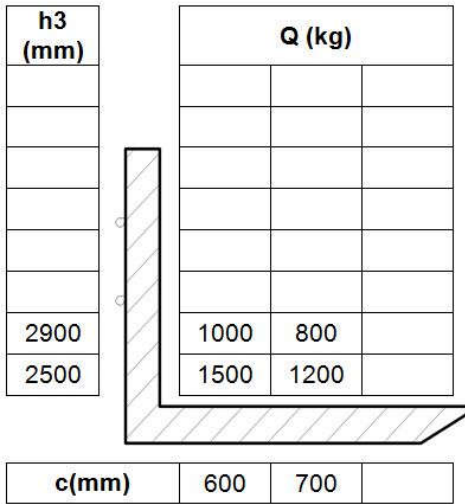

Type	PS B12
Mast	1600 mm

Type	PS B12
Mast	2600 mm

Type	PS B12
Mast	2900-FFL mm

Type	PS B12
Mast	2900 mm

Type	PS B12
Mast	3200-FFL mm

Type	PS B12
Mast	3200 mm

Type	PS B12
Mast	3600 mm

Type	PS B15
Mast	2900 mm

Type	PS B15
Mast	2900-FFL mm

Type	PS B15
Mast	3400 mm

Type	PS B15
Mast	3400-FFL mm

Type	PS 16W
Mast	4600mm