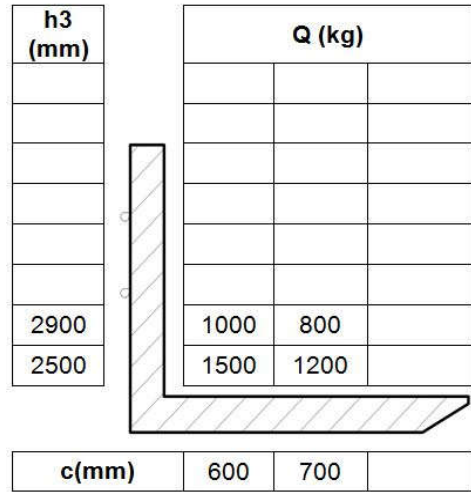

Type	PS B12
Mast	1600 mm

Type	PS B12
Mast	2600 mm

Type	PS B12
Mast	2900-FFL mm

Type	PS B12
Mast	2900 mm

Type	PS B12
Mast	3200-FFL mm

Type	PS B12
Mast	3200 mm

Type	PS B12
Mast	3600 mm

Type	PS B15
Mast	2900 mm

Type	PS B15
Mast	2900-FFL mm

Type	PS B15
Mast	3400 mm

Type	PS B15
Mast	3400-FFL mm

Type	PS 16W
Mast	4600mm