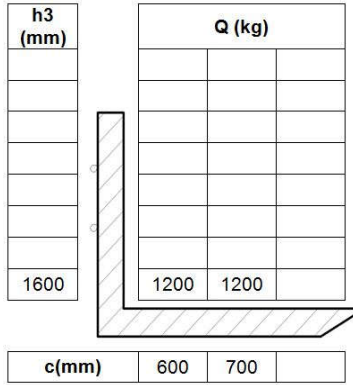

Type	PS B12
Mast	1600 mm

Type	PS B12
Mast	2600 mm

Type	PS B12
Mast	2900-FFL mm

Type	PS B12
Mast	2900 mm

Type	PS B12
Mast	3200-FFL mm

Type	PS B12
Mast	3200 mm

Type	PS B12
Mast	3600 mm

Type	PS B15
Mast	2900 mm

Type	PS B15
Mast	2900-FFL mm

Type	PS B15
Mast	3400 mm

Type	PS B15
Mast	3400-FFL mm

Type	PS 16W
Mast	4600mm