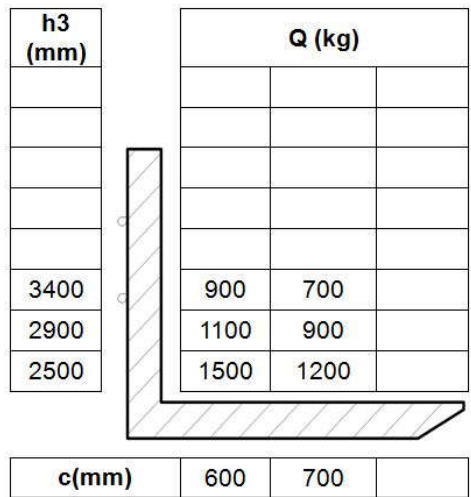

Type	PS B12
Mast	1600 mm

Type	PS B12
Mast	2600 mm

Type	PS B12
Mast	2900-FFL mm

Type	PS B12
Mast	2900 mm

Type	PS B12
Mast	3200-FFL mm

Type	PS B12
Mast	3200 mm

Type	PS B12
Mast	3600 mm

Type	PS B15
Mast	2900 mm

Type	PS B15
Mast	2900-FFL mm

Type	PS B15
Mast	3400 mm

Type	PS B15
Mast	3400-FFL mm

Type	PS 16W
Mast	4600mm