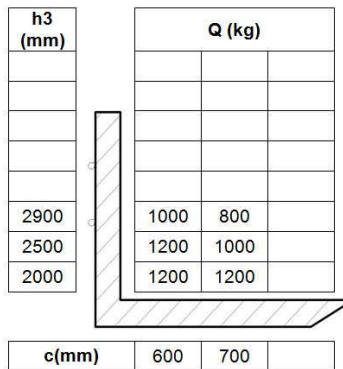

Type	PS B12
Mast	1600 mm

Type	PS B12
Mast	2600 mm

Type	PS B12
Mast	2900-FFL mm

Type	PS B12
Mast	2900 mm

Type	PS B12
Mast	3200-FFL mm

Type	PS B12
Mast	3200 mm

Type	PS B12
Mast	3600 mm

Type	PS B15
Mast	2900 mm

Type	PS B15
Mast	2900-FFL mm

Type	PS B15
Mast	3400 mm

Type	PS B15
Mast	3400-FFL mm

Type	PS 16W
Mast	4600mm