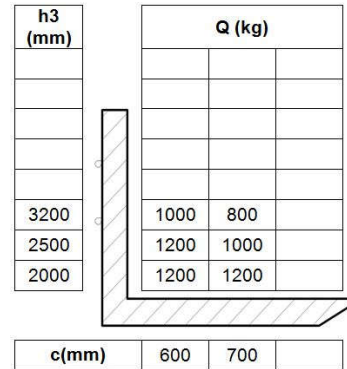

Type	PS B12
Mast	1600 mm

Type	PS B12
Mast	2600 mm

Type	PS B12
Mast	2900-FFL mm

Type	PS B12
Mast	2900 mm

Type	PS B12
Mast	3200-FFL mm

Type	PS B12
Mast	3200 mm

Type	PS B12
Mast	3600 mm

Type	PS B15
Mast	2900 mm

Type	PS B15
Mast	2900-FFL mm

Type	PS B15
Mast	3400 mm

Type	PS B15
Mast	3400-FFL mm

Type	PS 16W
Mast	4600mm