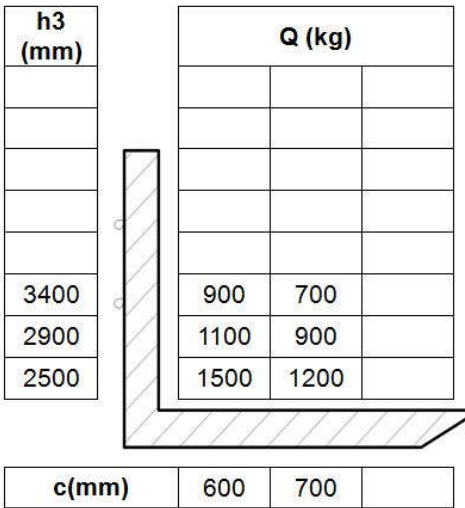

Type	PS B12
Mast	1600 mm

Type	PS B12
Mast	2600 mm

Type	PS B12
Mast	2900-FFL mm

Type	PS B12
Mast	2900 mm

Type	PS B12
Mast	3200-FFL mm

Type	PS B12
Mast	3200 mm

Type	PS B12
Mast	3600 mm

Type	PS B15
Mast	2900 mm

Type	PS B15
Mast	2900-FFL mm

Type	PS B15
Mast	3400 mm

Type	PS B15
Mast	3400-FFL mm

Type	PS 16W
Mast	4600mm