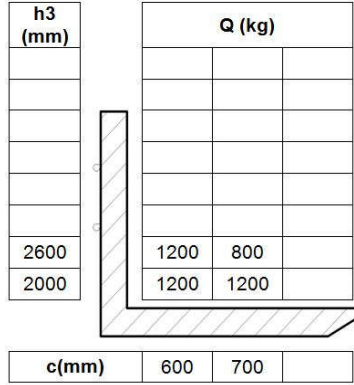

Type	PS B12
Mast	1600 mm

Type	PS B12
Mast	2600 mm

Type	PS B12
Mast	2900-FFL mm

Type	PS B12
Mast	2900 mm

Type	PS B12
Mast	3200-FFL mm

Type	PS B12
Mast	3200 mm

Type	PS B12
Mast	3600 mm

Type	PS B15
Mast	2900 mm

Type	PS B15
Mast	2900-FFL mm

Type	PS B15
Mast	3400 mm

Type	PS B15
Mast	3400-FFL mm

Type	PS 16W
Mast	4600mm