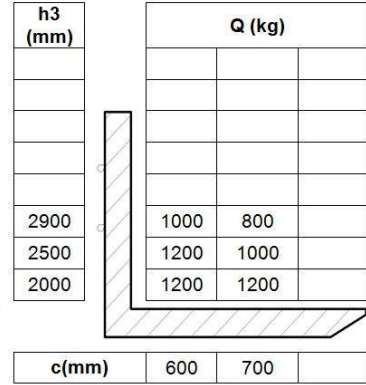

Type	PS B12
Mast	1600 mm

Type	PS B12
Mast	2600 mm

Type	PS B12
Mast	2900-FFL mm

Type	PS B12
Mast	2900 mm

Type	PS B12
Mast	3200-FFL mm

Type	PS B12
Mast	3200 mm

Type	PS B12
Mast	3600 mm

Type	PS B15
Mast	2900 mm

Type	PS B15
Mast	2900-FFL mm

Type	PS B15
Mast	3400 mm

Type	PS B15
Mast	3400-FFL mm

Type	PS 16W
Mast	4600mm