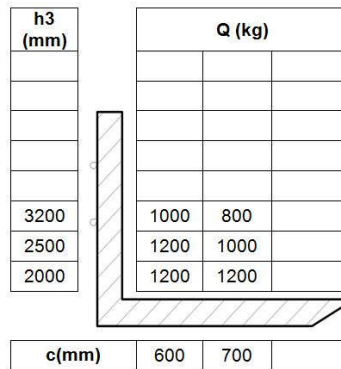

Type	PS B12
Mast	1600 mm

Type	PS B12
Mast	2600 mm

Type	PS B12
Mast	2900-FFL mm

Type	PS B12
Mast	2900 mm

Type	PS B12
Mast	3200-FFL mm

Type	PS B12
Mast	3200 mm

Type	PS B12
Mast	3600 mm

Type	PS B15
Mast	2900 mm

Type	PS B15
Mast	2900-FFL mm

Type	PS B15
Mast	3400 mm

Type	PS B15
Mast	3400-FFL mm

Type	PS 16W
Mast	4600mm